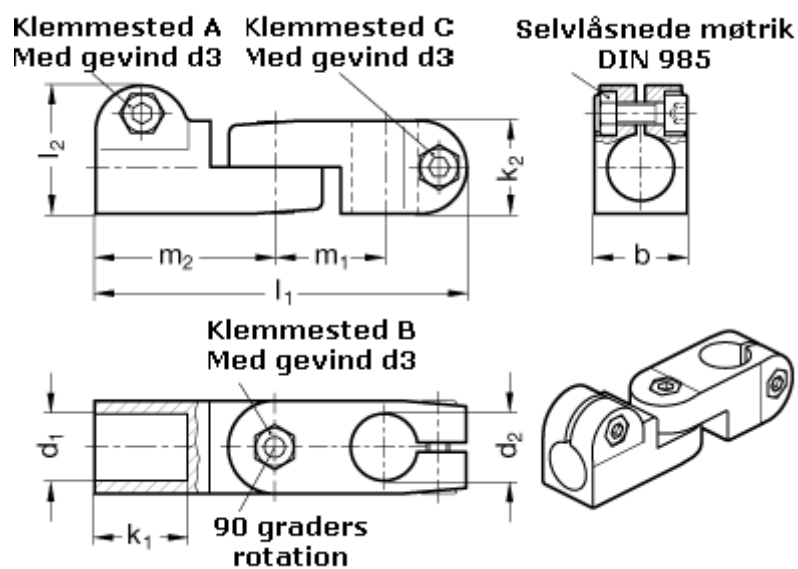

Article number: 20283B16B122BL  
Description: E+G swivel clamp  
GN283-B16-B12-2-BL

## Measures

$b = 25$	$m_1 = 29.5$
$d_1 = B16$	$m_2 = 48.5$
$d_2 = B12$	
$d_3 = M 6$	
$k_1 = 25$	
$k_2 = 25$	
$l_1 = 100$	
$l_2 = 34.5$	